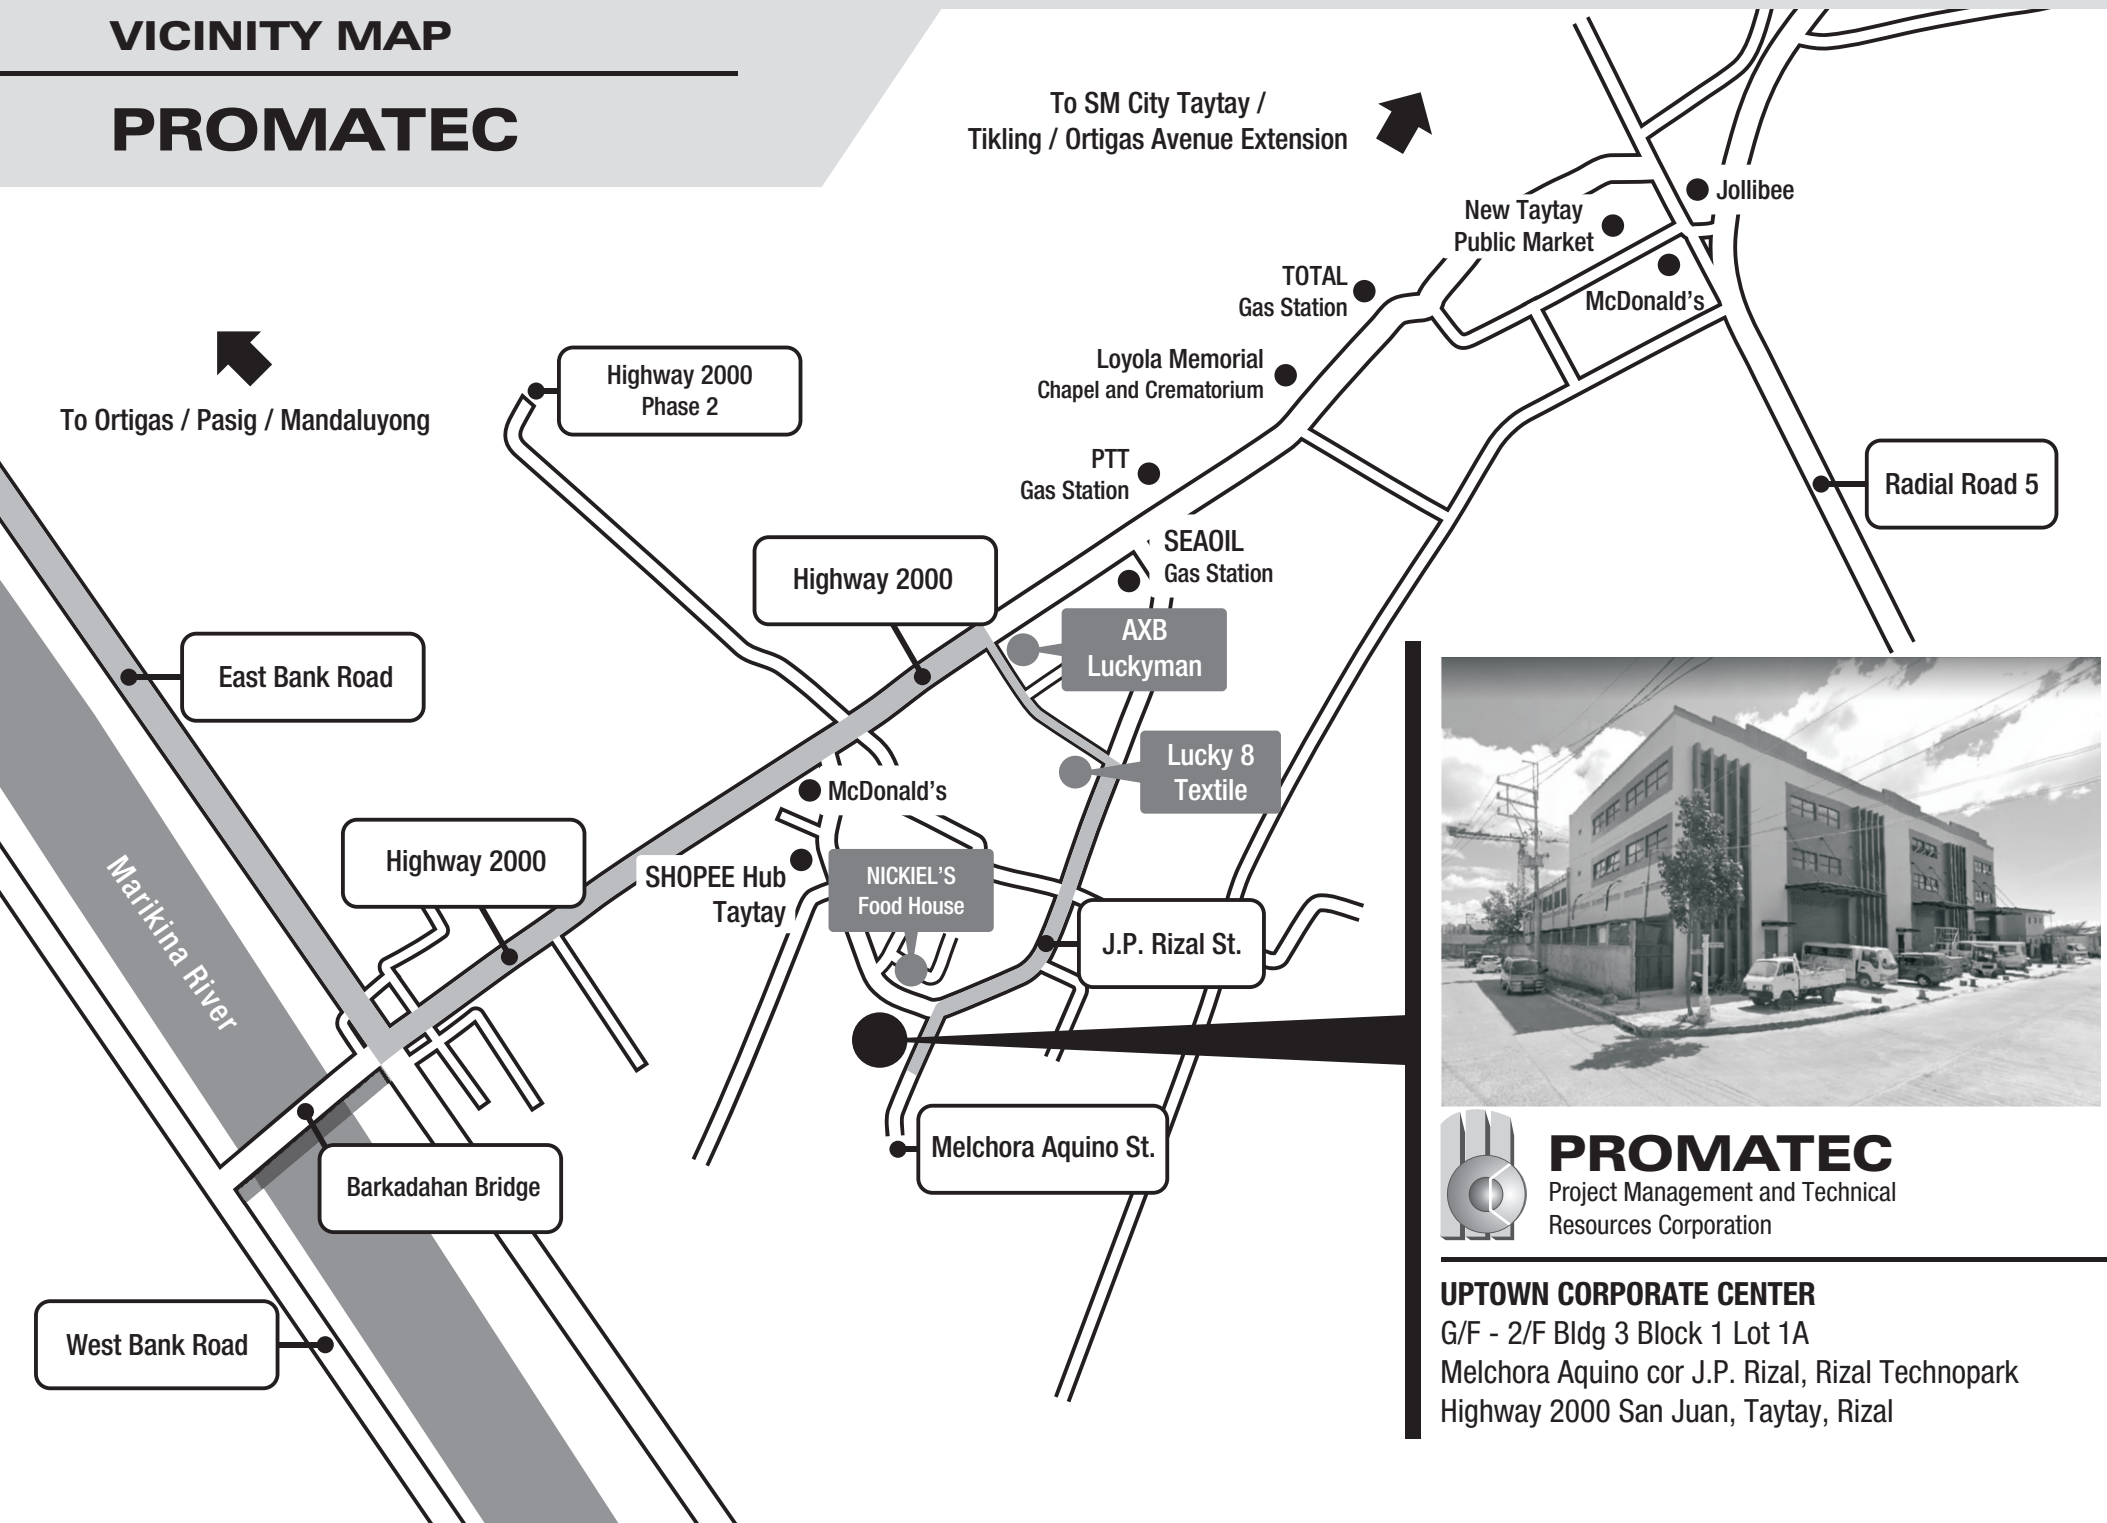

LOCATION MAP

PROMATEC

UPTOWN CORPORATE CENTER
 G/F - 2/F Bldg 3 Block 1 Lot 1A
 Melchora Aquino cor J.P. Rizal, Rizal Technopark
 Highway 2000 San Juan, Taytay, Rizal

Recommended route if coming from Rosario / Ortigas area

PROMATEC
 Project Management and Technical
 Resources Corporation

Detailed Vicinity Map

VICINITY MAP

PROMATEC

PROMATEC

Project Management and Technical Resources Corporation

UPTOWN CORPORATE CENTER

G/F - 2/F Bldg 3 Block 1 Lot 1A
Melchora Aquino cor J.P. Rizal, Rizal Technopark
Highway 2000 San Juan, Taytay, Rizal